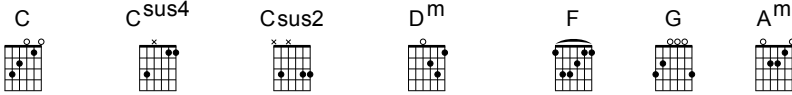

Believe

♩ = 81

Words & Music by Reuben Morgan & Darlene Zschech

C/E | F | C/E | G |

VERSE 1:

C Csus4
 You are my light
C Csus2
 You are my strength
C/E F G
 You are my rock on You I stand
C Csus4
 I lift my voice
C Csus2
 I raise my hands
C/E F G
 I lift my soul with all I am
Am F G
 In Christ forever I stand

CHORUS:

C Csus4
 I will believe
C
 You are strong enough
G/B Am C/E F G
 In my weakness God be lifted up
C Csus4
 And I will sing
C
 Lift Your praises high
G/B Am C/E
 Lord be magnified
F G
 You make all things new
C/E | F | C/E | G |
 I will believe

VERSE 2:

So hear this song
 Receive our praise
 You are our strength for all our days
 We lift You up
 Our voices high
 In every storm let God arise
 In Christ forever I stand

Instrumental:

Am / C / | G / Dm / | (x3)
F | G |

BRIDGE:

F
 Oh Your love
G
 Your love will never fail
C/E F
 Your love it knows no end
G
 Your love will never fail
F
 Oh Your love
G
 Stronger than my shame
C/E F
 Greater than my pain
G
 Your love will never fail