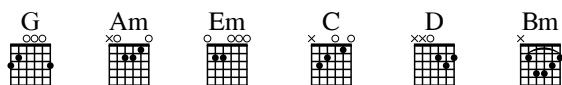

DEPTHS

Words and Music by
BROOKE LIGERTWOOD & MARTY SAMPSON

♩ = 75

| G Am | Em | G Am | Em |

VERSE 1

 G Am Em
In Your presence I quiet my soul
 C G
And I hear Your voice
 G Am Em
In my spirit I hear the sound
 C G
Of salvation's song

| C | C | Bm | G | (*repeat*)

BRIDGE 1

Em C
I love You with all my heart
G D
I love You with all my soul Lord
Em C
I love You with all my strength
G D
With all that is within me

BRIDGE 2

Em C
I'll sing 'cause You saved my soul
G D
I'll sing of Your love forever
Em C
I'll worship with all my heart
G D
With all that is within me