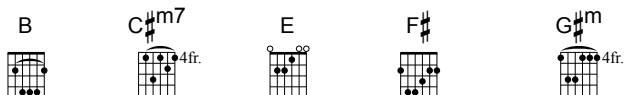

Yahweh

♩ = 125

Words and Music by Reuben Morgan

E /// | /// F# / | G#m /// | /// B / |

VERSE 1:

E F# G#m
Our God He lives forever
E B C#m7
He reigns in power and love
E F# G#m
Let earth bow down before Him
C#m7 B/D# E F#
For He is exalted

PRE CHORUS 1:

G#m E
We look to Yahweh
B C#m7
Yahweh
G#m E
Forever Yahweh
F#
Yahweh

VERSE 2:

Our hope is God Almighty
His love is greater than all
Lift high the God of heaven
Give all the honour

PRE CHORUS 2: